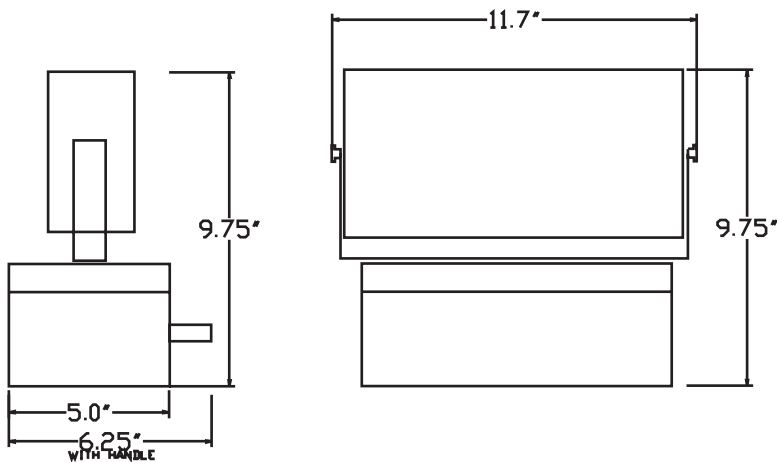

DIMENSIONS: Length 11.7" x Width 5.0" x Height 9.75" - Operating frequency 916 Mhz

PR-1A WITHOUT ON BOARD CONTROL (REQUIRES REMOTE)
PR-1B WITH MANUAL ON BOARD CONTROL OPTION

COMPACT
REMOTE
OR DMX

LEVY LIGHTING
NYC